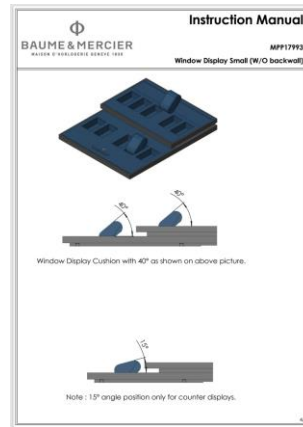

Φ MANUEL & GUIDELINES

1. INSTRUCTIONS MANUAL *delivered with the Parcel Box of each Display*