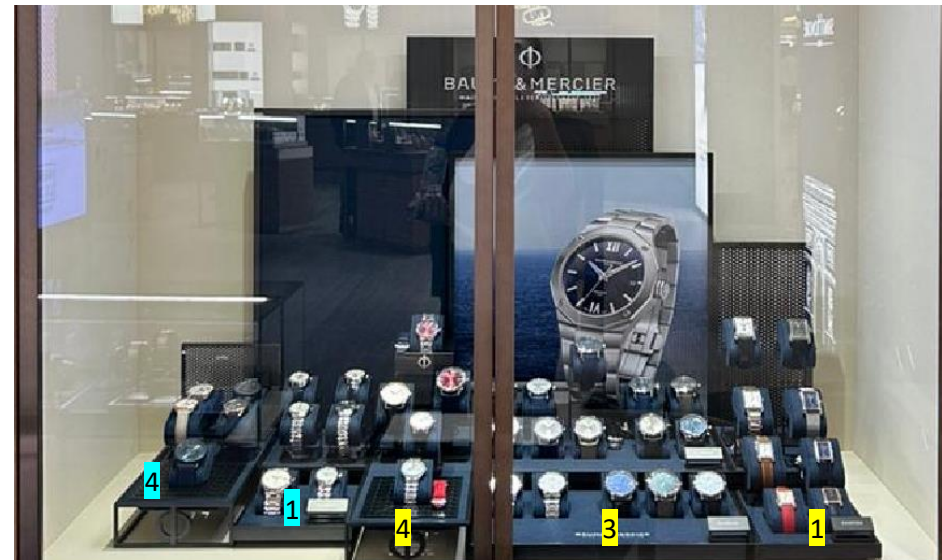

Upload pictures on MAPIX of all new displays installed
(Dedicated Guidelines will be sent mid-September 2024)

Φ SET UP

DO ✓

DON'T ✗

Mix of counter and window base = bases are not aligned (different depths)