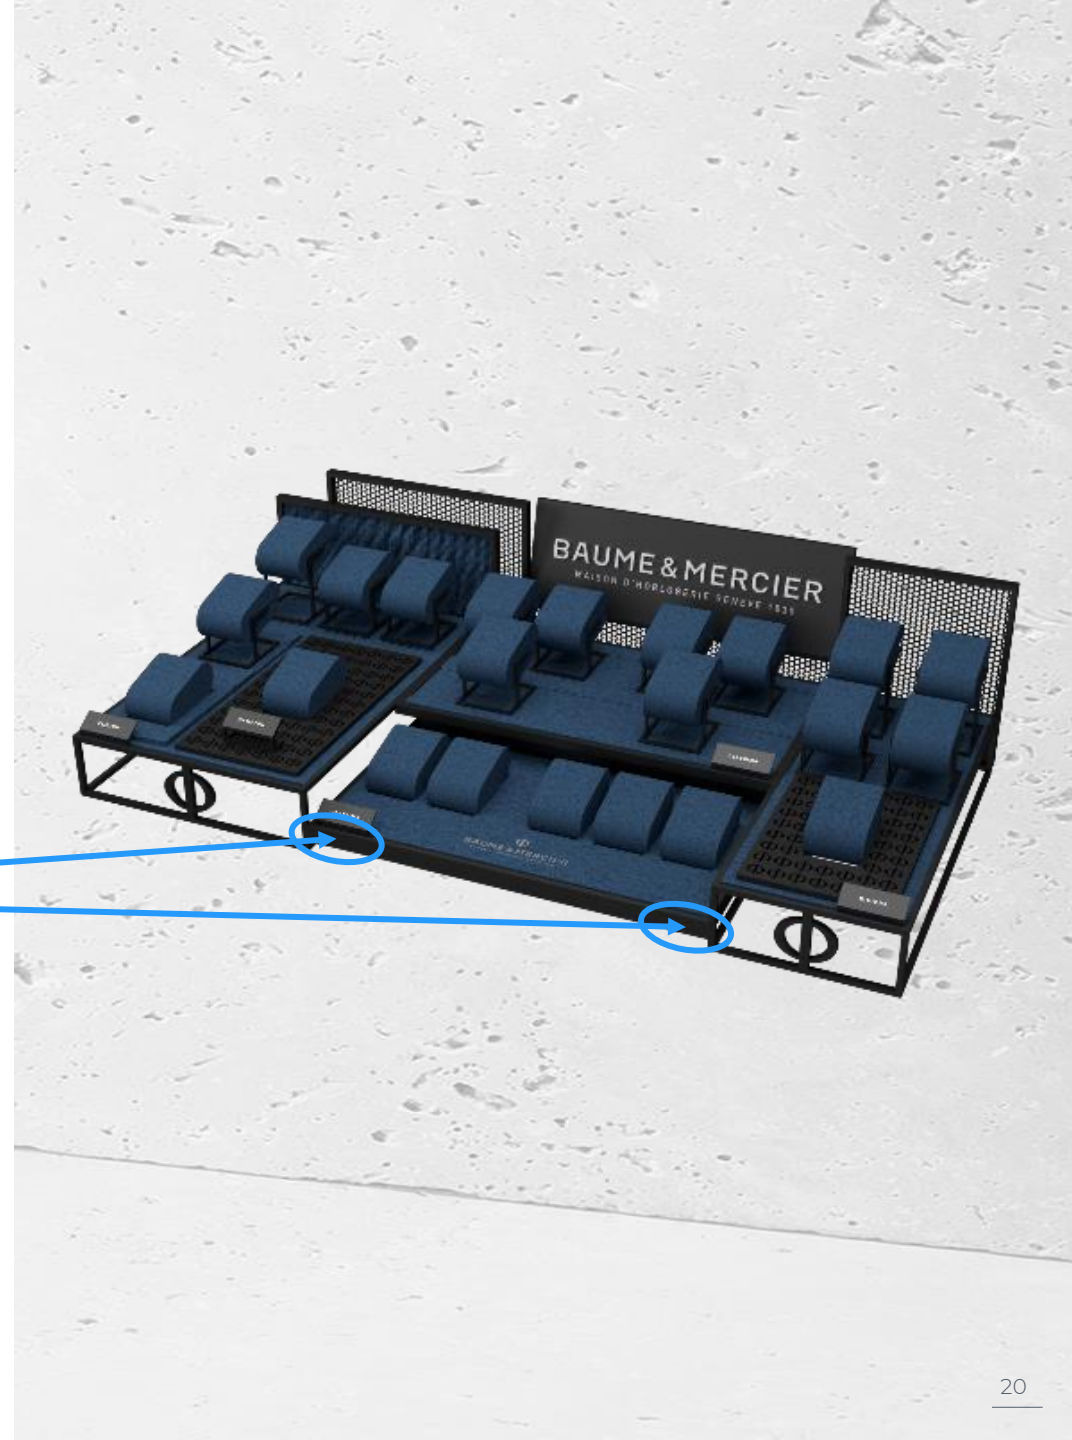

Φ MANUEL & GUIDELINES

1. INSTRUCTIONS MANUAL *delivered with the Parcel Box of each Display*

2. CURRENT SET-UP & VM GUIDELINES *provided by HQ*

03. INSTALLATION

Φ HOOK SYSTEM

RETRACTABLE HOOKS UNDER THE CENTRAL LOWER BASE TO SET THE BASES TOGETHER

Φ HOOK SYSTEM

1- Slide out the link placed under the base

2- Lift up the main base and fix the link

3- Make sure the base are properly aligned together

Φ CORPORATE ANIMATION

ANTHRACITE PLATES ARE PART OF THE CORPORATE DISPLAY