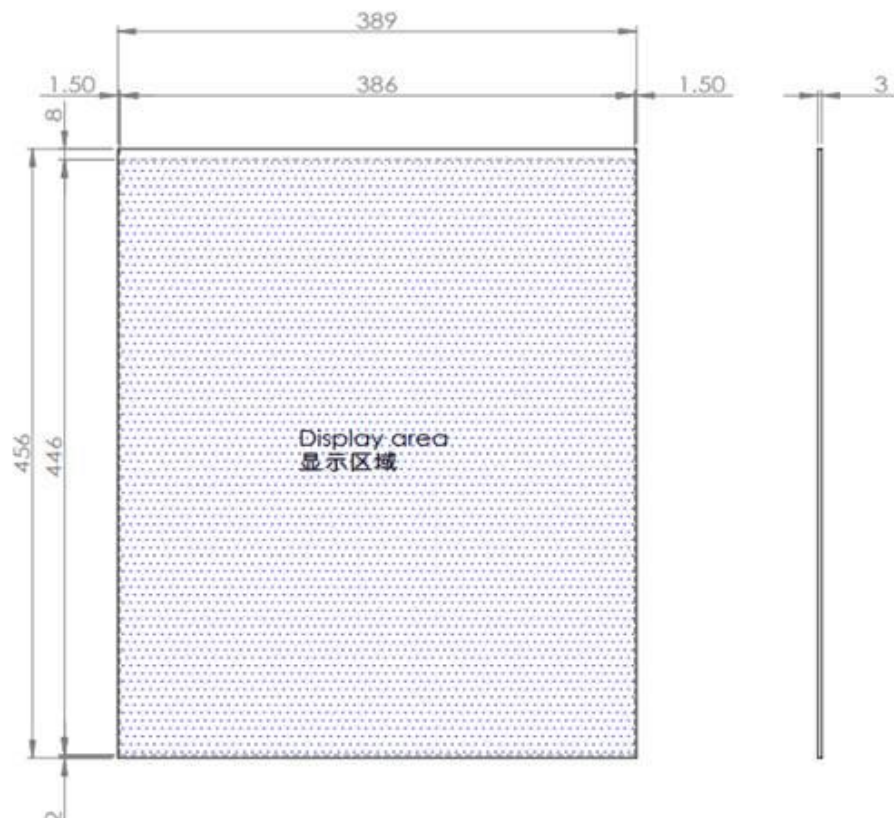

Φ BACKWALL VISUAL PRINTING SPECIFICATIONS

The printing specifications :

- Mat printing directly on 3mm acryl
- or
- Printing on mat paper stuck on 3mm acryl

Visual size : 389x456 mm