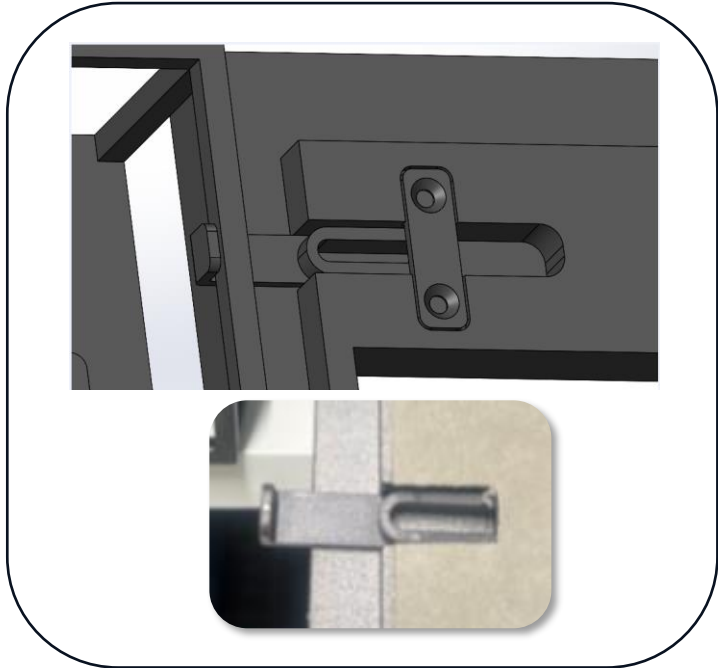

Φ MANUEL & GUIDELINES

1. INSTRUCTIONS MANUAL *delivered with the Parcel Box of each Display*

2. CURRENT SET-UP & VM GUIDELINES *provided by HQ*

03. INSTALLATION

Φ HOOK SYSTEM

RETRACTABLE HOOKS UNDER THE CENTRAL LOWER BASE TO SET THE BASES TOGETHER

Φ HOOK SYSTEM

1- Slide out the link placed under the base

2- Lift up the main base and fix the link

3- Make sure the base are properly aligned together

Φ CORPORATE ANIMATION

ANTHRACITE PLATES ARE PART OF THE CORPORATE DISPLAY