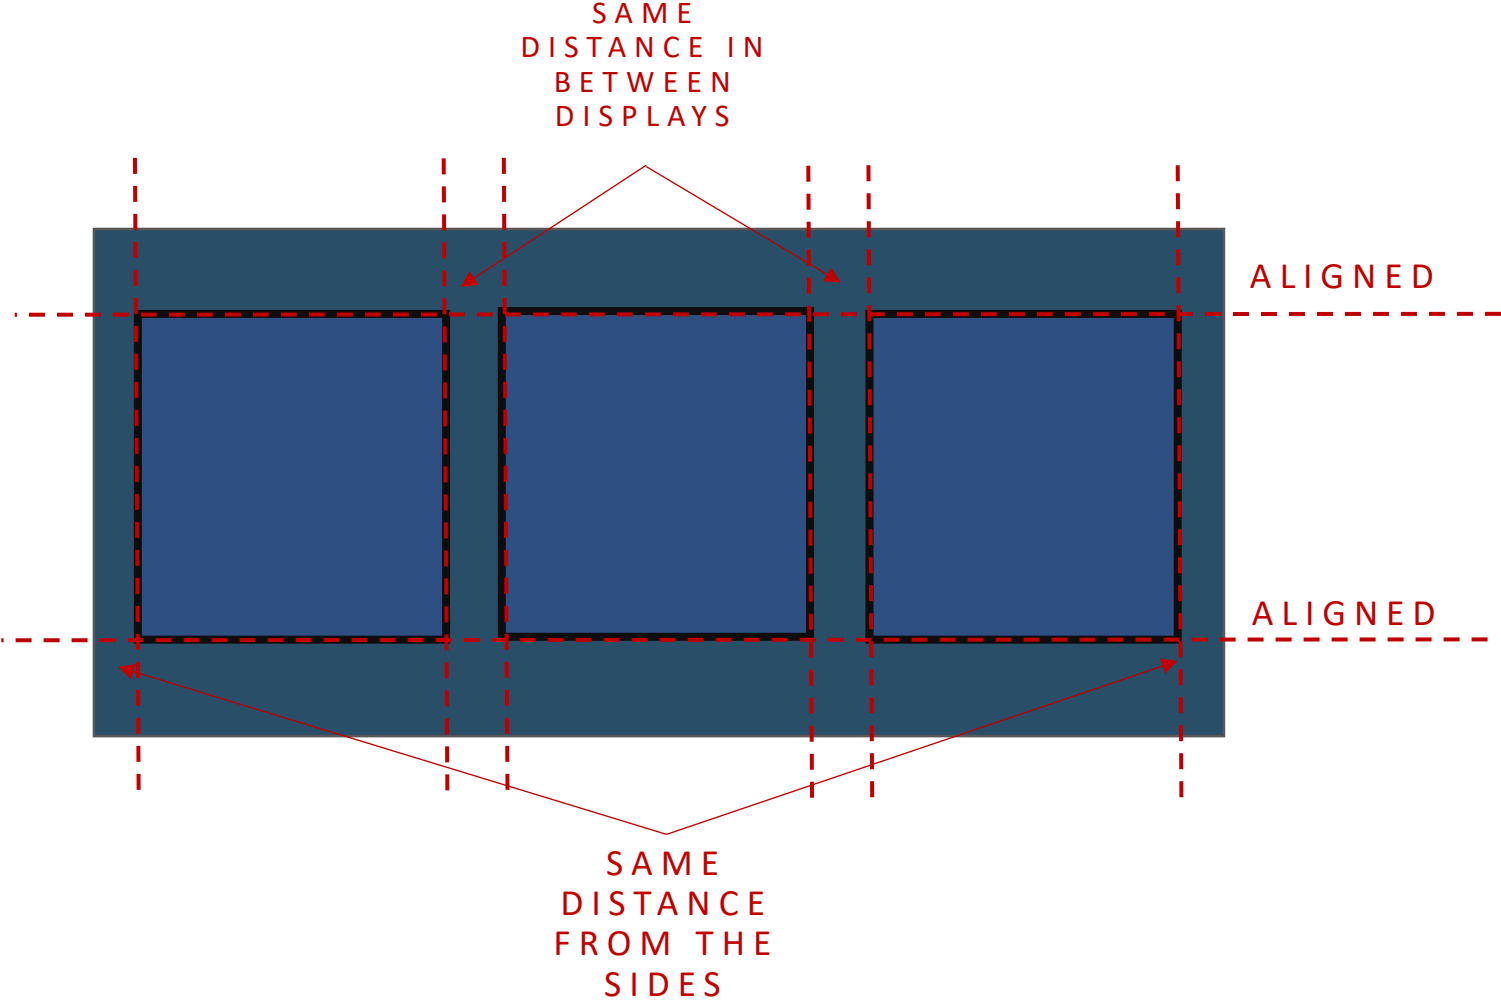

Φ SET UP RULES

COUNTER 1200 – OPTION A

COUNTER 1200 – OPTION B

COUNTER 1600

IF MORE THAN ONE DISPLAY IS REQUIRED IN A SHOWCASE
(COUNTER OR WALL WINDOW)

=> DISPLAYS **MUST** HAVE THE SAME SIZE

Φ SET UP RULES