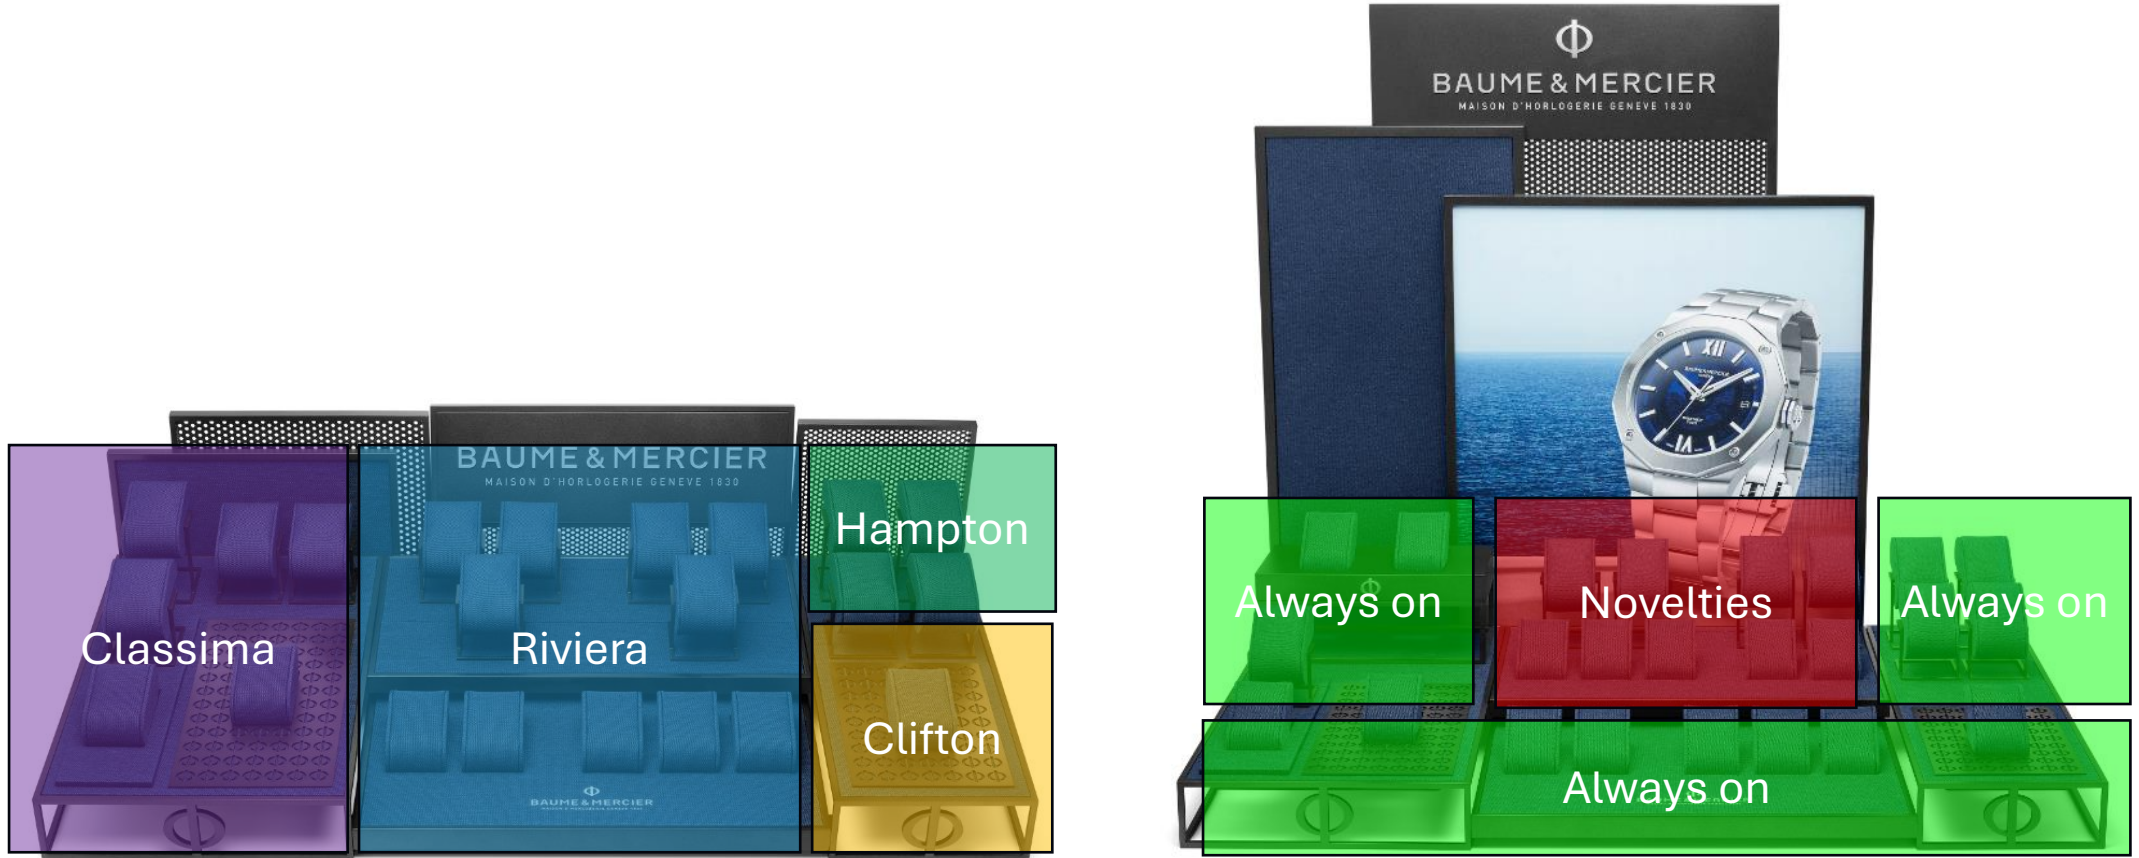

M0A10751

M0A10631

M0A10709

05.

VISUAL
MERCHANDISING

Φ 1x INCOUNTER DISPLAY M
22 PIECES

Men
Higher price

Ladies
Entry price

Φ 1x INCOUNTER DISPLAY M
22 PIECES

Φ 2x INCOUNTERS DISPLAY M
44 PIECES

Men

Entry price

Φ 2x INCOUNTER DISPLAY M
44 PIECES

Φ 1x INCOUNTER DISPLAY M + 1x WINDOW DISPLAY M
46 PIECES

Men
Higher price

Ladies
Entry price

Φ 1x INCOUNTER DISPLAY M + 1x WINDOW DISPLAY M
46 PIECES

Φ 1xWINDOW DISPLAY M
24 PIECES

Men
Higher price

Ladies
Entry price

Φ 1xWINDOW DISPLAY M
24 PIECES

Baume & Mercier

NEW CORPORATE
DISPLAYS
&
VISUAL MERCHANDISING
GUIDELINES