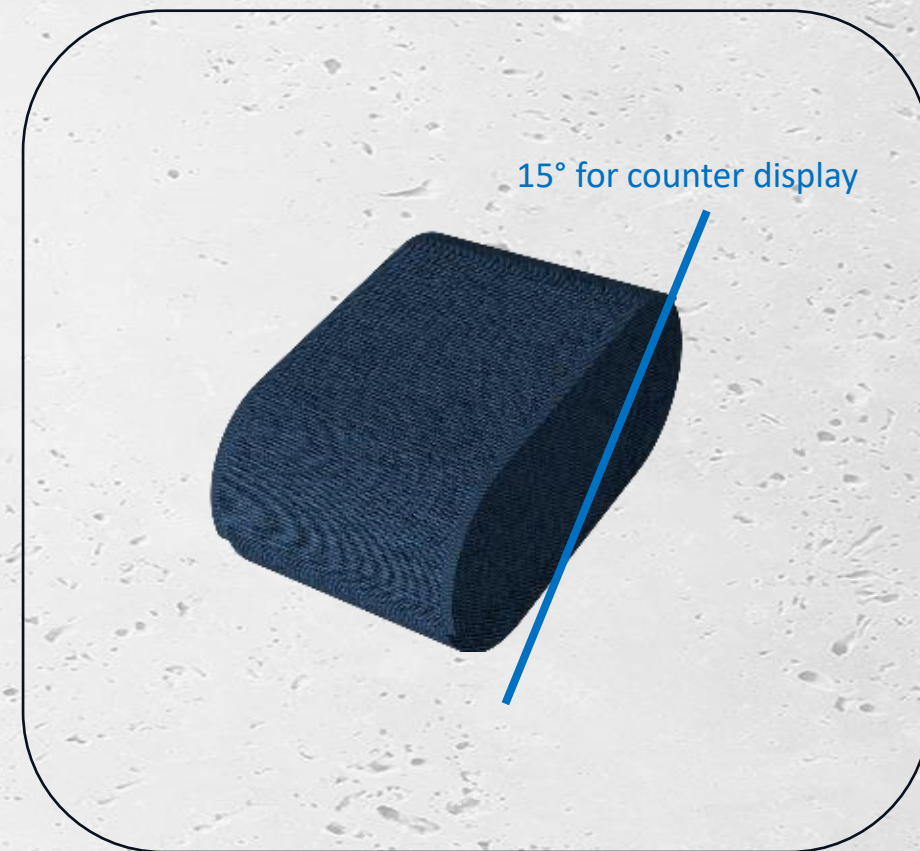

Φ INSERT CUSHION POSITION COUNTER DISPLAY