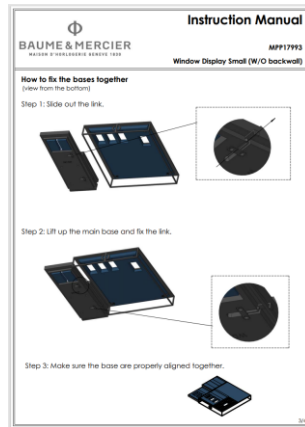

Φ MANUEL & GUIDELINES

1. INSTRUCTIONS MANUAL *delivered with the Parcel Box of each Display*