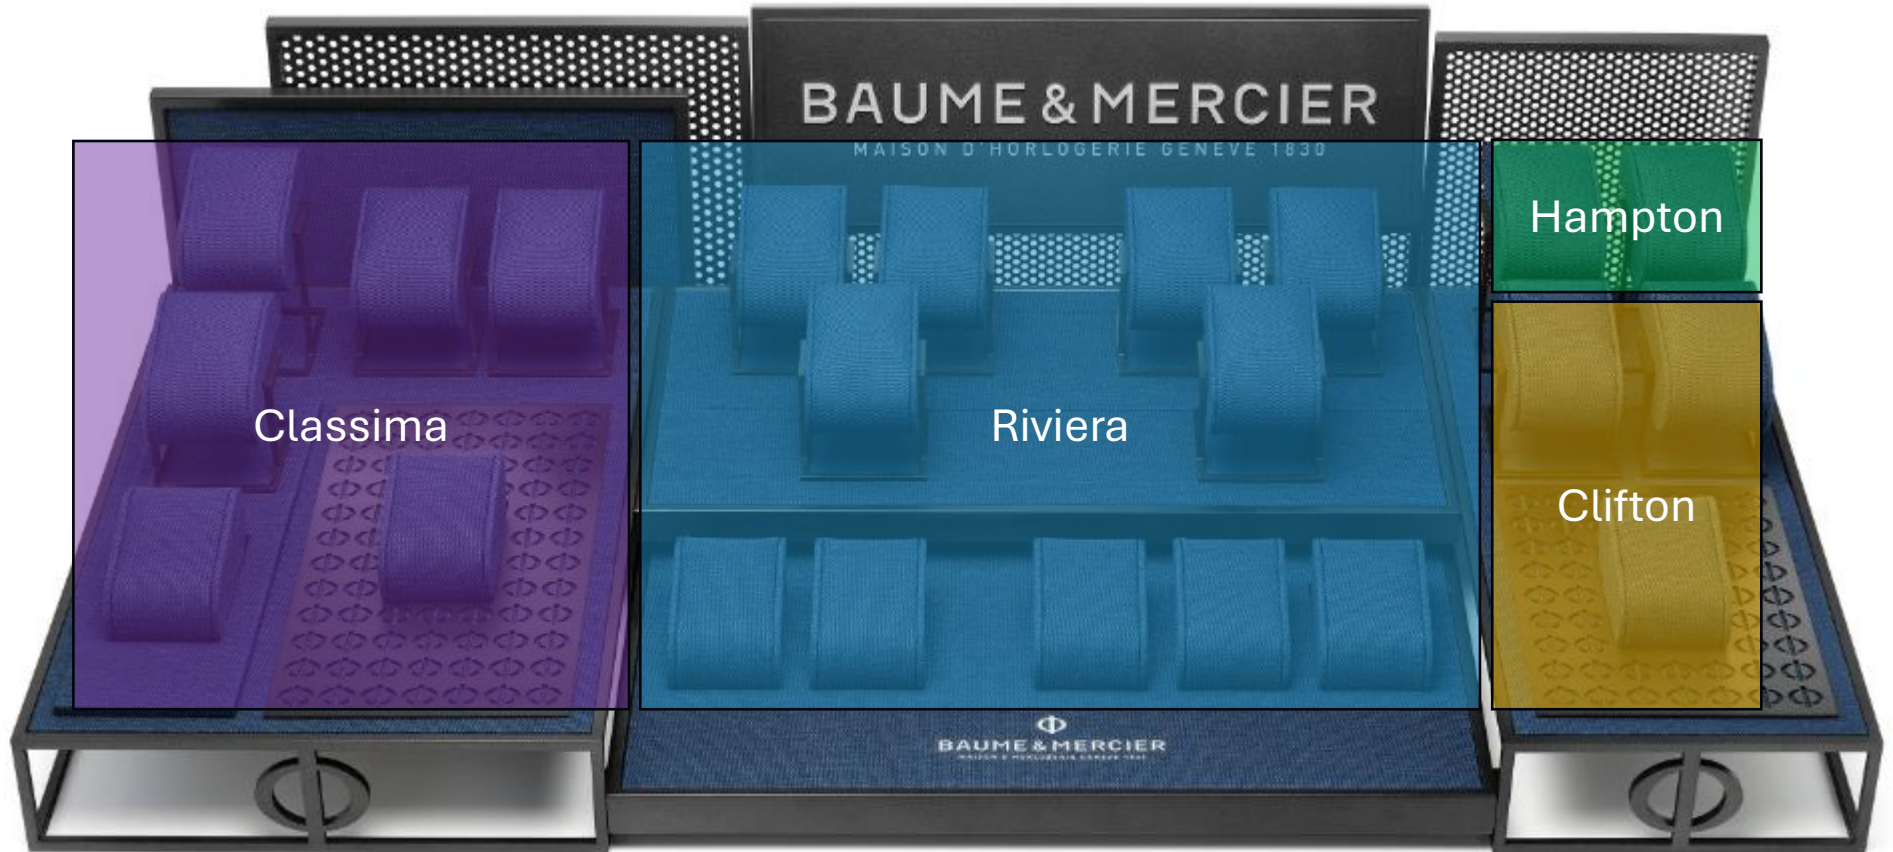

M0A10751

M0A10631

M0A10709

05.

VISUAL
MERCHANDISING

Φ 1x INCOUNTER DISPLAY M
22 PIECES

Men
Higher price

Ladies
Entry price

Φ 1x INCOUNTER DISPLAY M
22 PIECES

Φ 2x INCOUNTERS DISPLAY M
44 PIECES

Men

Entry price

Φ 2x INCOUNTER DISPLAY M
44 PIECES

Φ 1x INCOUNTER DISPLAY M + 1x WINDOW DISPLAY M
46 PIECES

Men
Higher price

Ladies
Entry price

Φ 1x INCOUNTER DISPLAY M + 1x WINDOW DISPLAY M
46 PIECES

Φ 1xWINDOW DISPLAY M
24 PIECES

Men
Higher price

Ladies
Entry price

Φ 1xWINDOW DISPLAY M
24 PIECES

Baume & Mercier

NEW CORPORATE
DISPLAYS
&
VISUAL MERCHANDISING
GUIDELINES