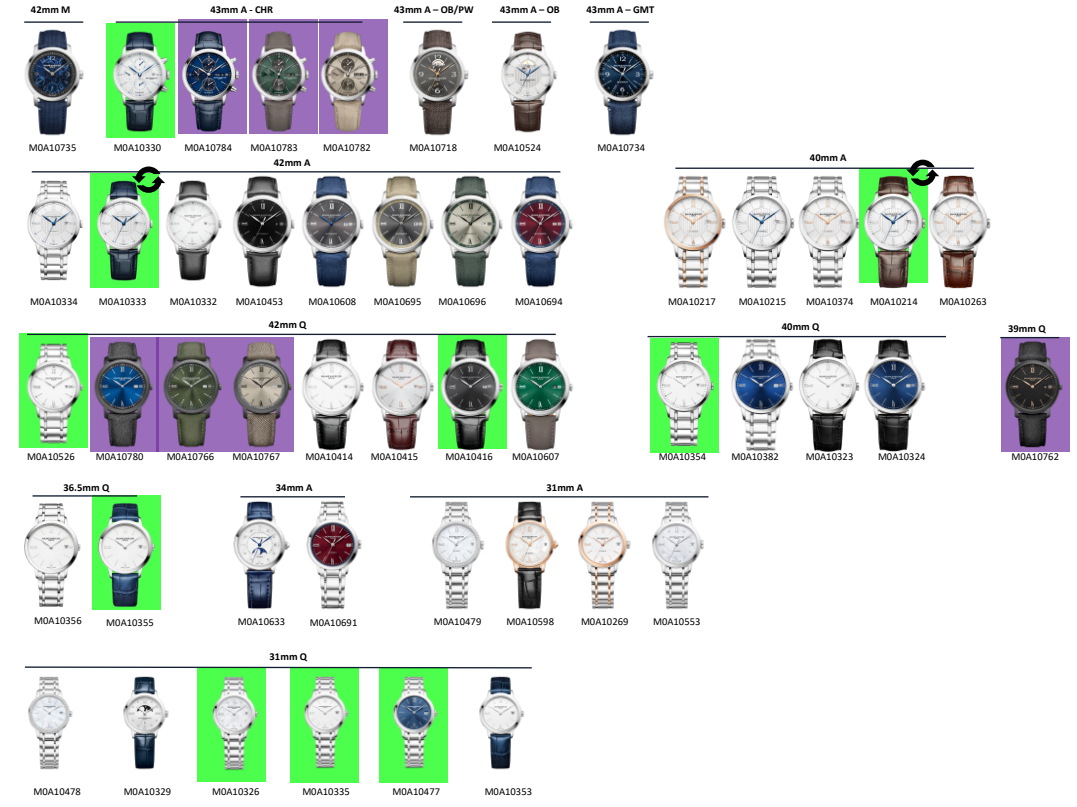

GENDER

Min 30% ladies

COLLECTIONS

Riviera 40%
Classima 35%
Clifton 15%
Hampton 10%

CALIBER

40% Quartz
60% Auto

40 TIMEPIECES ASSORTMENT

34 MASTERLINE & 5-10 NOVELTIES

Masterline

Alternative available please see next slide

Novelties

Riviera

Clifton

Always On

Classima Men

Classima Lady