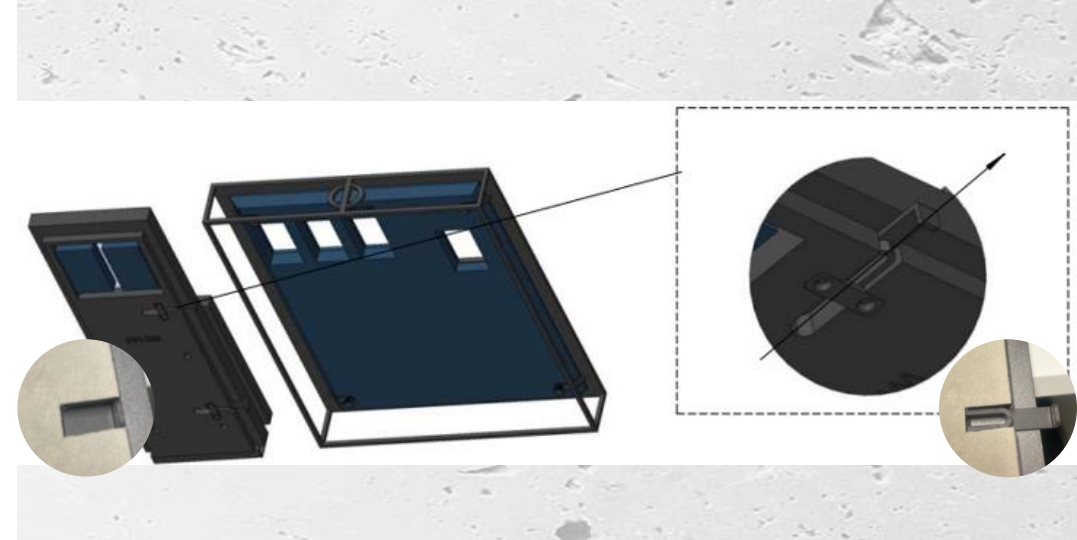

Φ HOOK SYSTEM

1- Slide out the link placed under the base