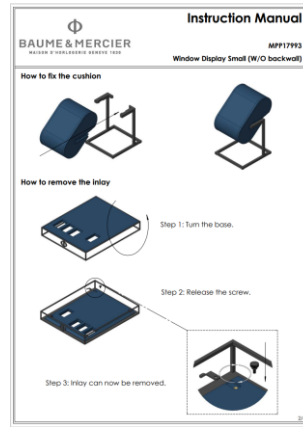

Φ MANUEL & GUIDELINES

1. INSTRUCTIONS MANUAL *delivered with the Parcel Box of each Display*