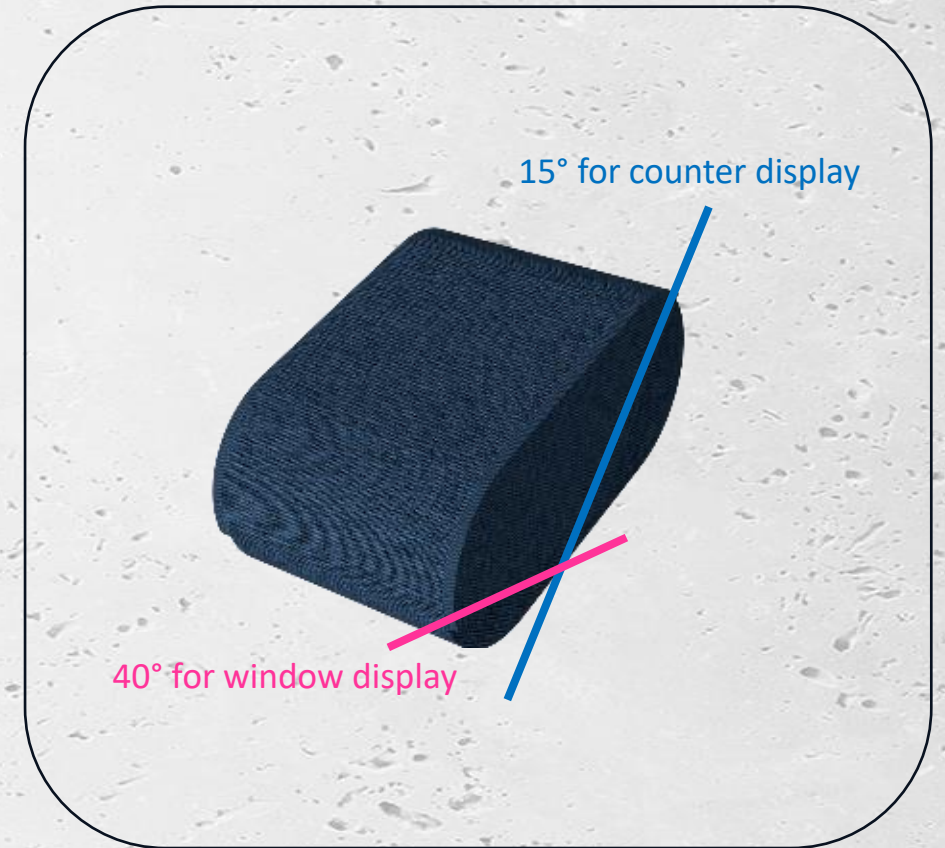

Φ INSERT CUSHION POSITION

THE INSERT CUSHION HAS 2 DIFFERENT POSITIONS

- 15° FOR COUNTER DISPLAY
- 40° FOR WINDOW DISPLAY

➤ DON'T MIX WINDOW DISPLAY WATCH STANDS WITH THE ONES FROM THE COUNTER DISPLAY