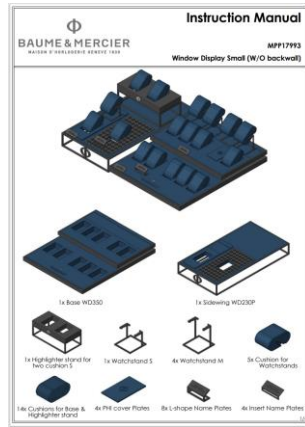

Φ MANUEL & GUIDELINES

1. INSTRUCTIONS MANUAL *delivered with the Parcel Box of each Display*