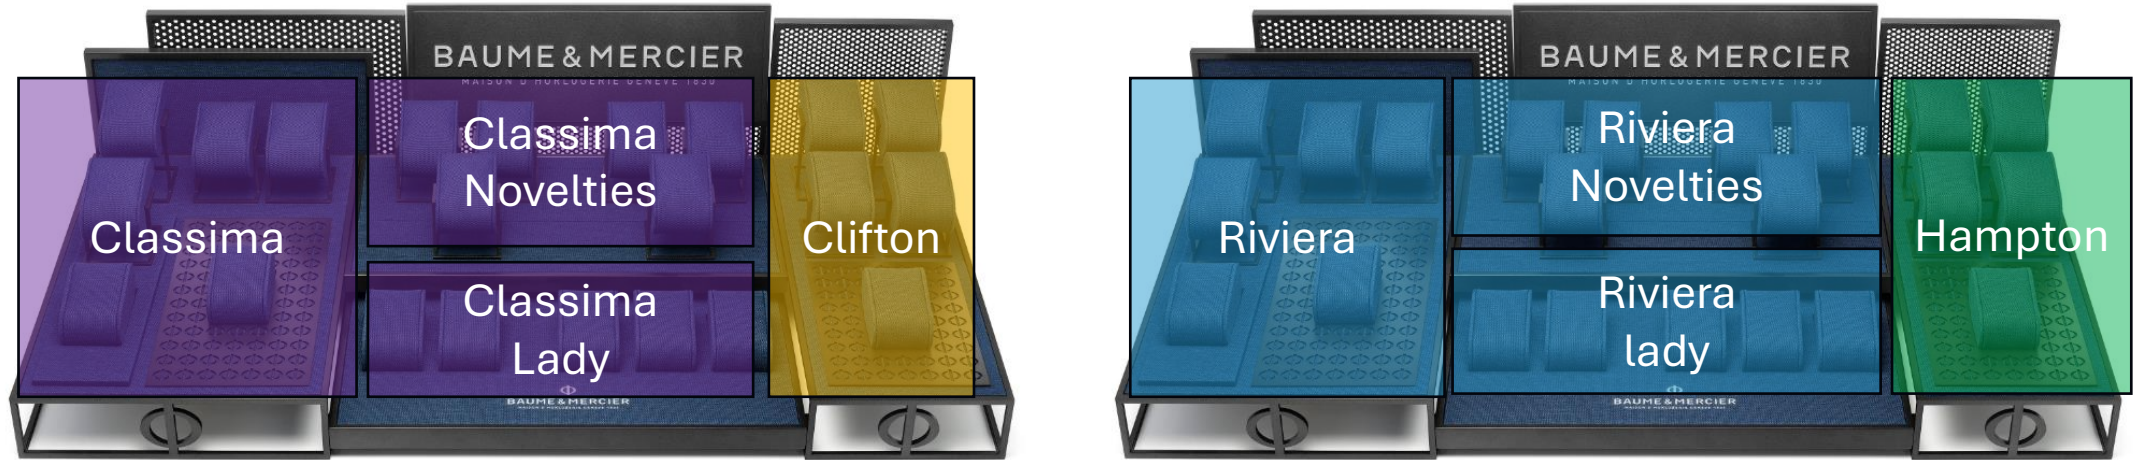

M0A10751

M0A10631

M0A10709

05.

VISUAL
MERCHANDISING

Φ 1x INCOUNTER DISPLAY M
22 PIECES

Men
Higher price

Ladies
Entry price

Φ 1x INCOUNTER DISPLAY M
22 PIECES

Φ 2x INCOUNTERS DISPLAY M
44 PIECES

Men

Entry price

Φ 2x INCOUNTER DISPLAY M
44 PIECES

Φ 1x INCOUNTER DISPLAY M + 1x WINDOW DISPLAY M
46 PIECES

Men
Higher price

Ladies
Entry price

Φ 1x INCOUNTER DISPLAY M + 1x WINDOW DISPLAY M
46 PIECES

Φ 1xWINDOW DISPLAY M
24 PIECES

Men
Higher price

Ladies
Entry price

Φ 1xWINDOW DISPLAY M
24 PIECES

Baume & Mercier

NEW CORPORATE
DISPLAYS
&
VISUAL MERCHANDISING
GUIDELINES