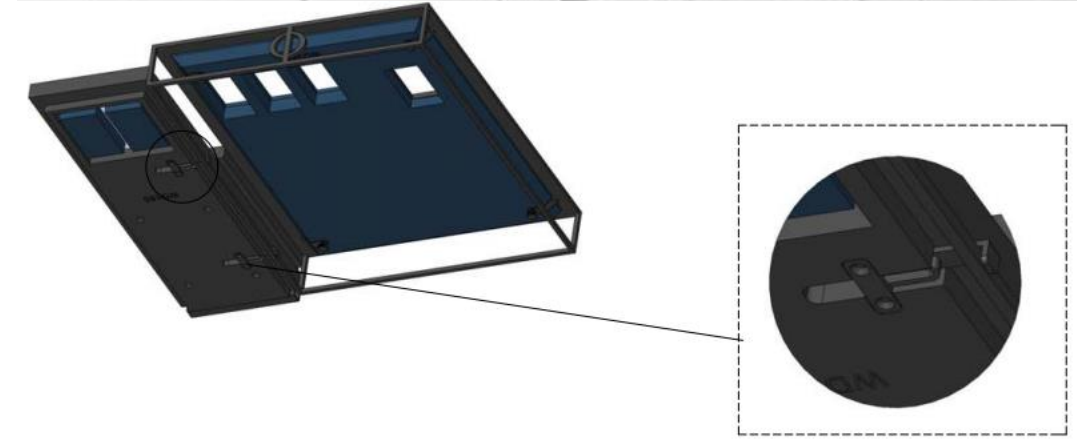

Φ MANUEL & GUIDELINES

1. INSTRUCTIONS MANUAL *delivered with the Parcel Box of each Display*

2. CURRENT SET-UP & VM GUIDELINES *provided by HQ*

03. INSTALLATION

Φ HOOK SYSTEM

RETRACTABLE HOOKS UNDER THE CENTRAL LOWER BASE TO SET THE BASES TOGETHER

Φ HOOK SYSTEM

1- Slide out the link placed under the base

2- Lift up the main base and fix the link

3- Make sure the base are properly aligned together

Φ CORPORATE ANIMATION

ANTHRACITE PLATES ARE PART OF THE CORPORATE DISPLAY